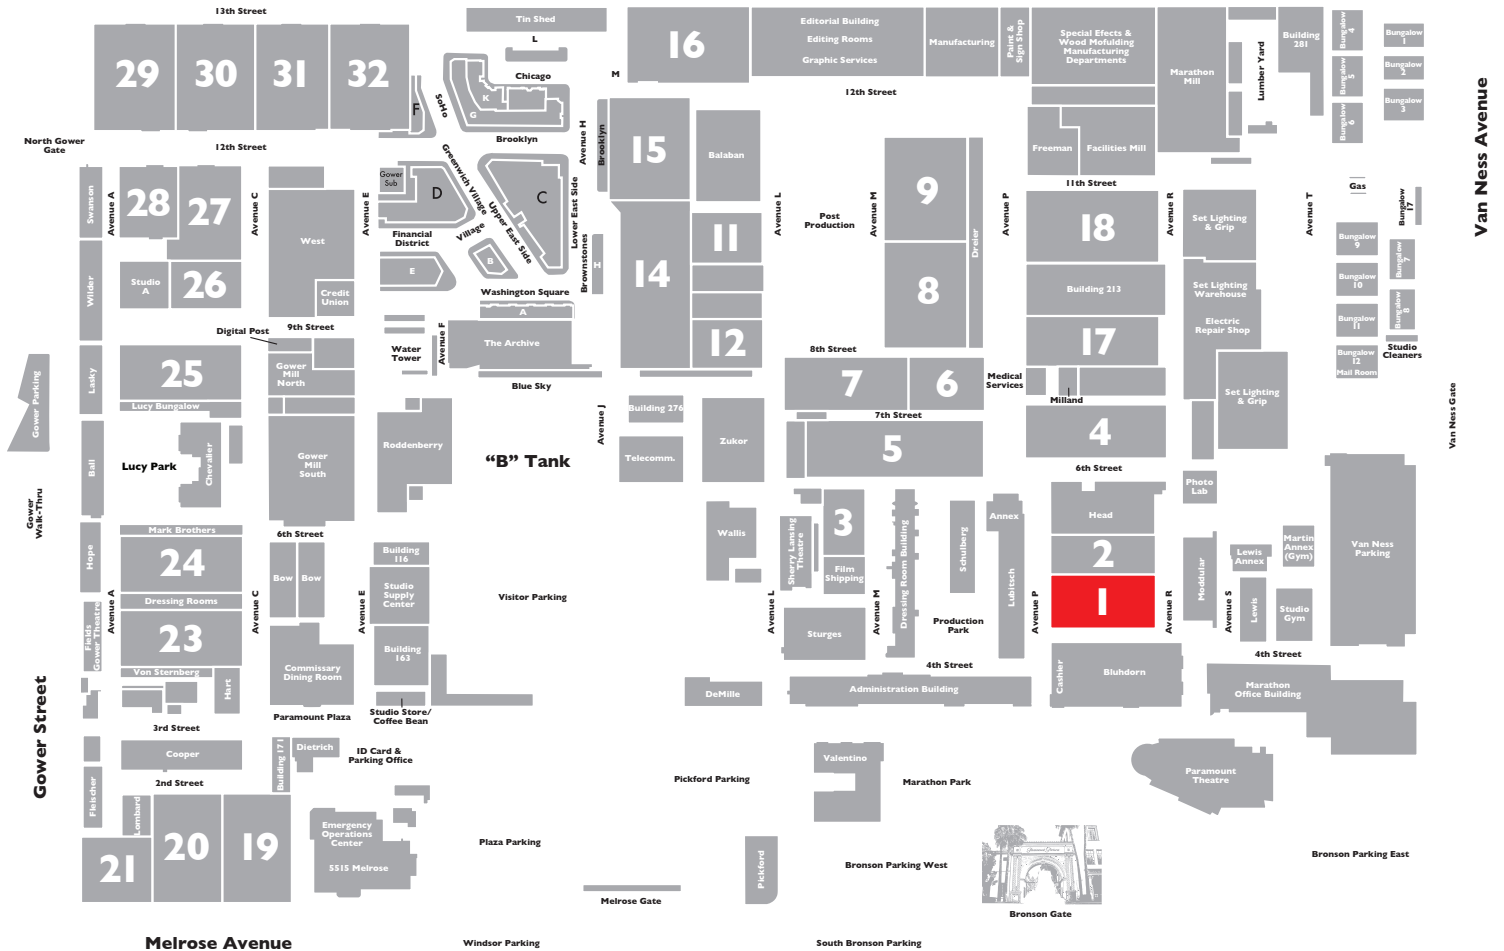

**STAGE
1**

Floorplan

Dimensions	
Width	73'
Length	146'
Height	25'
Square Feet	10,658
Door Height	19' & 22'
Max Weight Capacity	10,000lbs

Previous Productions Shot on this Stage:

Movies

- The Sterile Cuckoo (1969)
- Paint Your Wagon (1968)
- Darling Lili (1970)
- The President's Analyst (1967)
- Love With The Proper Stranger (1963)
- The Nutty Professor (1963)
- Teacher's Pet (1957)
- The Man Who Knew Too Much (1956)

Television

- MacGuyver
- Moesha
- Nip/Tuck

STAGE 1

Stage Location

Specifications

Power*	7,200A
HVAC	110T
Red Light Controlled	Yes
Heat	Hanging Heaters
Utilities (Air at 90PSI)	G/W/A
Wi-Fi Internet Access	

*(IP2W fixed AC power (cam locks) available as 120/208V 3P4W)