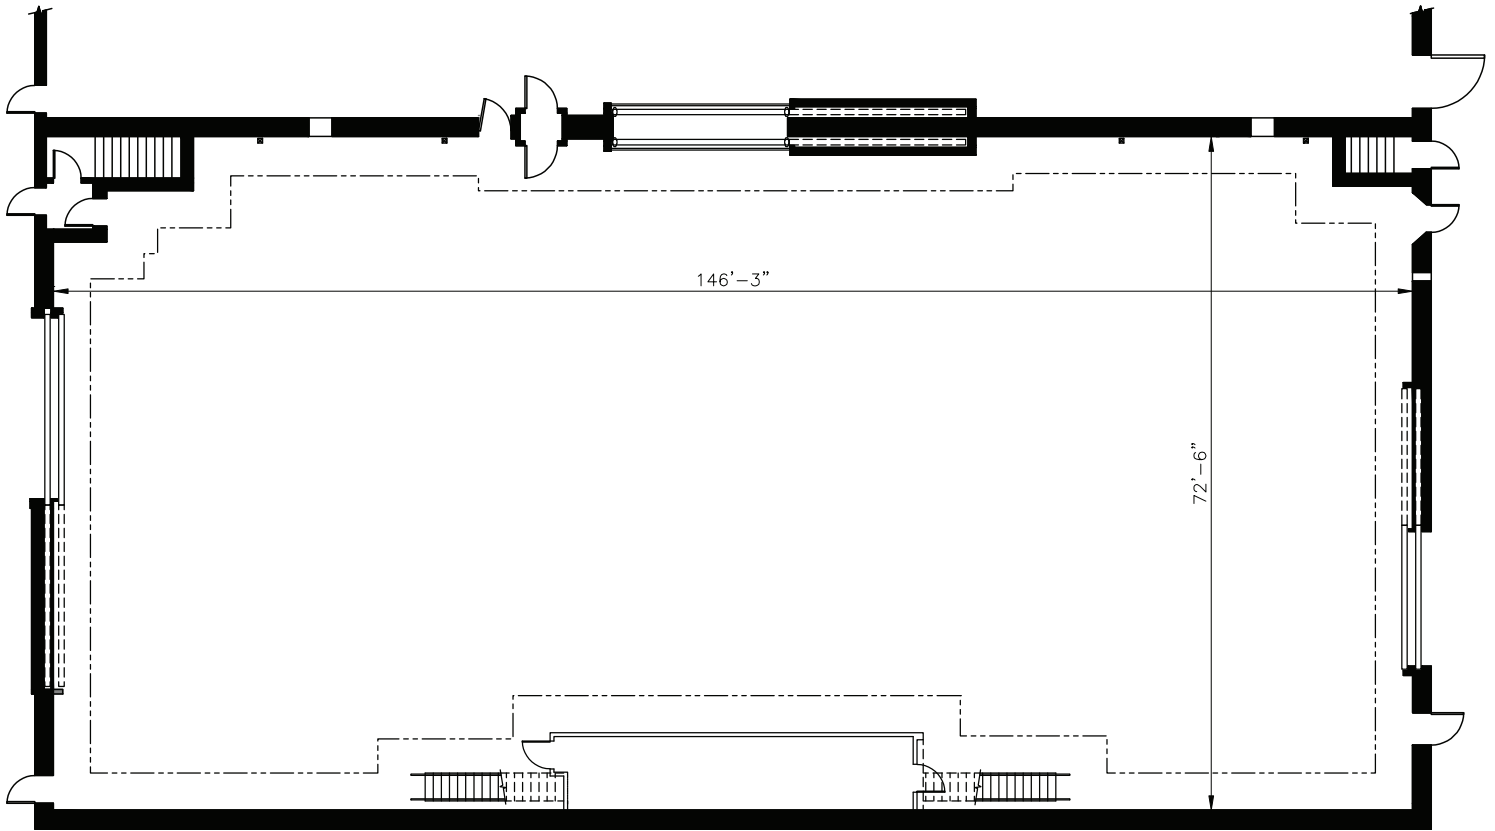

**STAGE
1**

Floorplan

Dimensions	
Width	73'
Length	146'
Height	25'
Square Feet	10,658
Door Height	19' & 22'
Max Weight Capacity	10,000lbs

Previous Productions Shot on this Stage:

Movies

- The Sterile Cuckoo (1969)
- Paint Your Wagon (1968)
- Darling Lili (1970)
- The President's Analyst (1967)
- Love With The Proper Stranger (1963)
- The Nutty Professor (1963)
- Teacher's Pet (1957)
- The Man Who Knew Too Much (1956)

Television

- MacGuyver
- Moesha
- Nip/Tuck

STAGE 1

Stage Location

Specifications

Power*	7,200A
HVAC	110T
Red Light Controlled	Yes
Heat	Hanging Heaters
Utilities (Air at 90PSI)	G/W/A
Wi-Fi Internet Access	

*(IP2W fixed AC power (cam locks) available as 120/208V 3P4W)