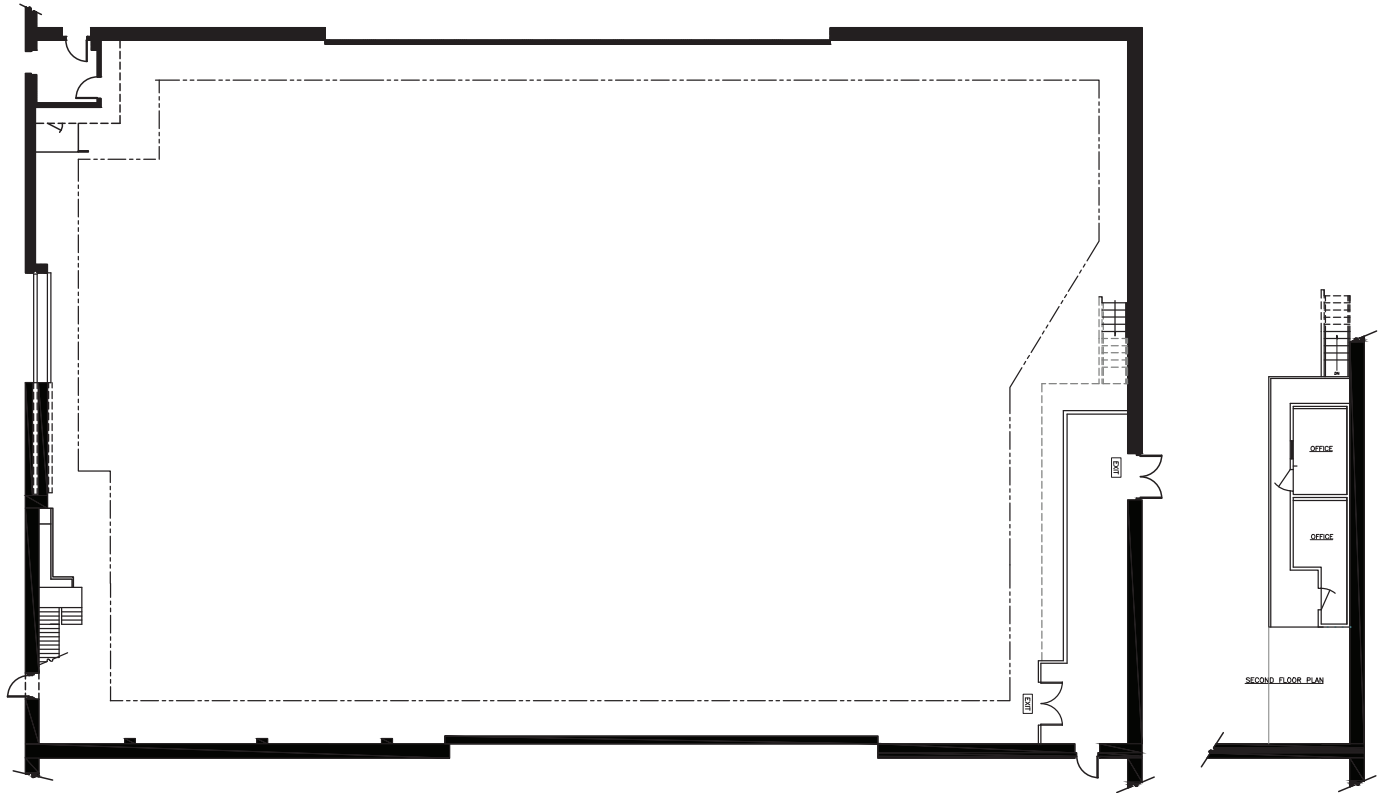

STAGE 20

THE STUDIOS
★★★★at★★★★
Paramount

Floorplan

Dimensions

Width	153'-4"
Length	98'-9"
Height	35'
Square Feet	15,141
Door Height	21'-10"
Max Weight Capacity	10,000lbs

Previous Productions Shot on this Stage:

Movies
Dear John
That Girl
Webster
Primal Fear

Television
Laverne and Shirley
My Three Sons
Star Trek Voyager

STAGE 20

Stage Location

Specifications

Power*	7,500A; 100A Isolated Clean Power
HVAC	100T
Red Light Controlled	No
Heat	Hanging Heat
Utilities (Air at 90PSI)	G/W/A
Wi-Fi Internet Access	