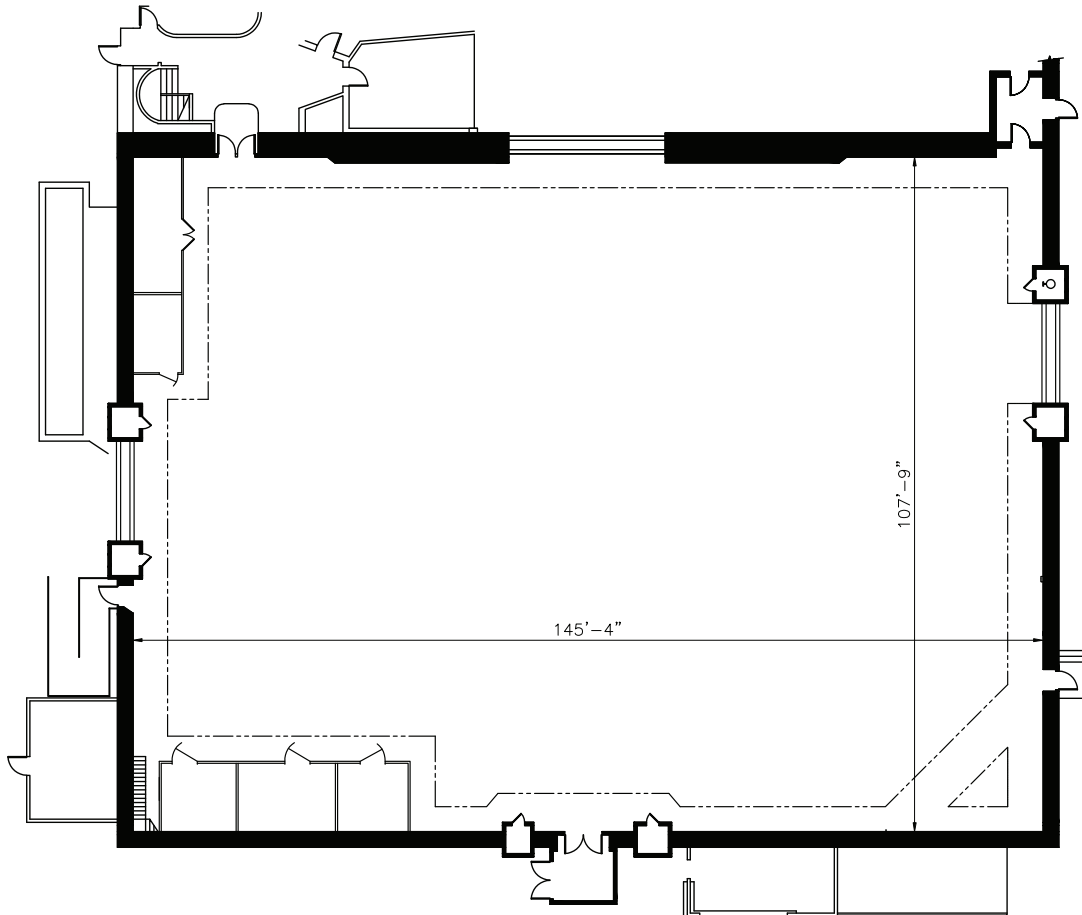

STAGE 29

THE STUDIOS
★★★★at★★★★
Paramount

Floorplan

Dimensions

Width	145'-4"
Length	107'-9"
Height	35'
Square Feet	15,659
Door Height	23'-6"
Max Weight Capacity	7,500lbs

Previous Productions Shot on this Stage: