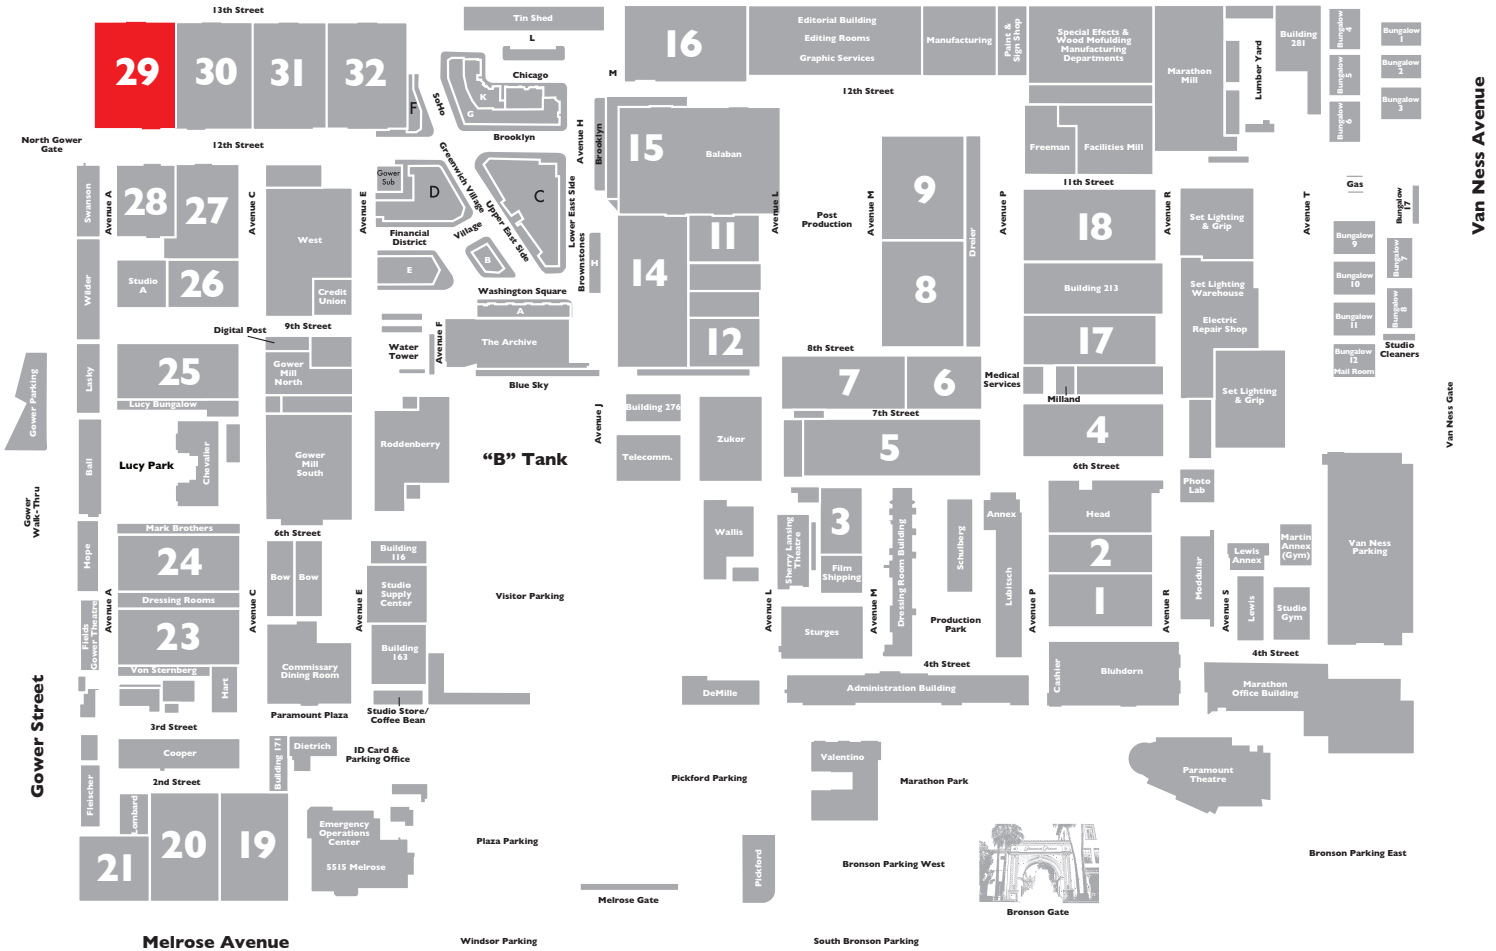

STAGE 29

THE STUDIOS
★★★★at★★★★
Paramount

Floorplan

Dimensions

Width	145'-4"
Length	107'-9"
Height	35'
Square Feet	15,659
Door Height	23'-6"
Max Weight Capacity	7,500lbs

Previous Productions Shot on this Stage:

Movies

Godfather II
Scrooged
Star Trek Generations (1994)
Star Trek First Contact (1996)

Television

Mission: Impossible (1966)
Mannix
Solid Gold
Arsenio Hall Show
Dr. Phil

STAGE 29

Stage Location

Specifications