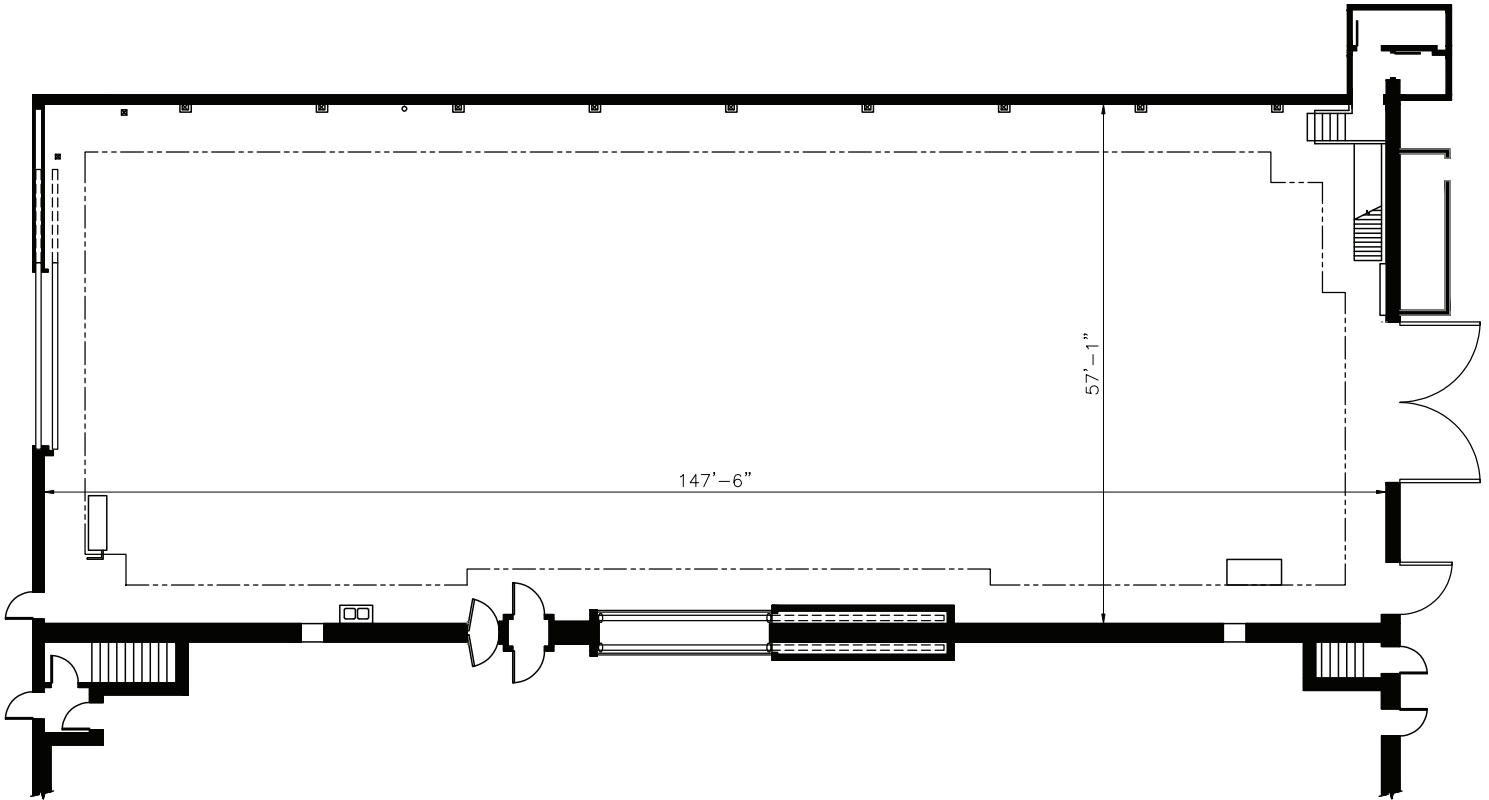

STAGE 2

THE STUDIOS
★★★★at★★★★
Paramount

Floorplan

Dimensions

Width	57'-1"
Length	147'-6"
Height	26'
Square Feet	8,420
Door Height	21'
Max Weight Capacity	10,000bs

Previous Productions Shot on this Stage:

Movies

Television

MacGuyver
 Moesha
 Nip/Tuck

STAGE 2

Stage Location

Specifications

Power*	PLM Receptacle for Temp Power
HVAC	50T
Red Light Controlled	Yes
Heat	Hanging Heat
Utilities (Air at 90PSI)	G/W/A
Wi-Fi Internet Access	