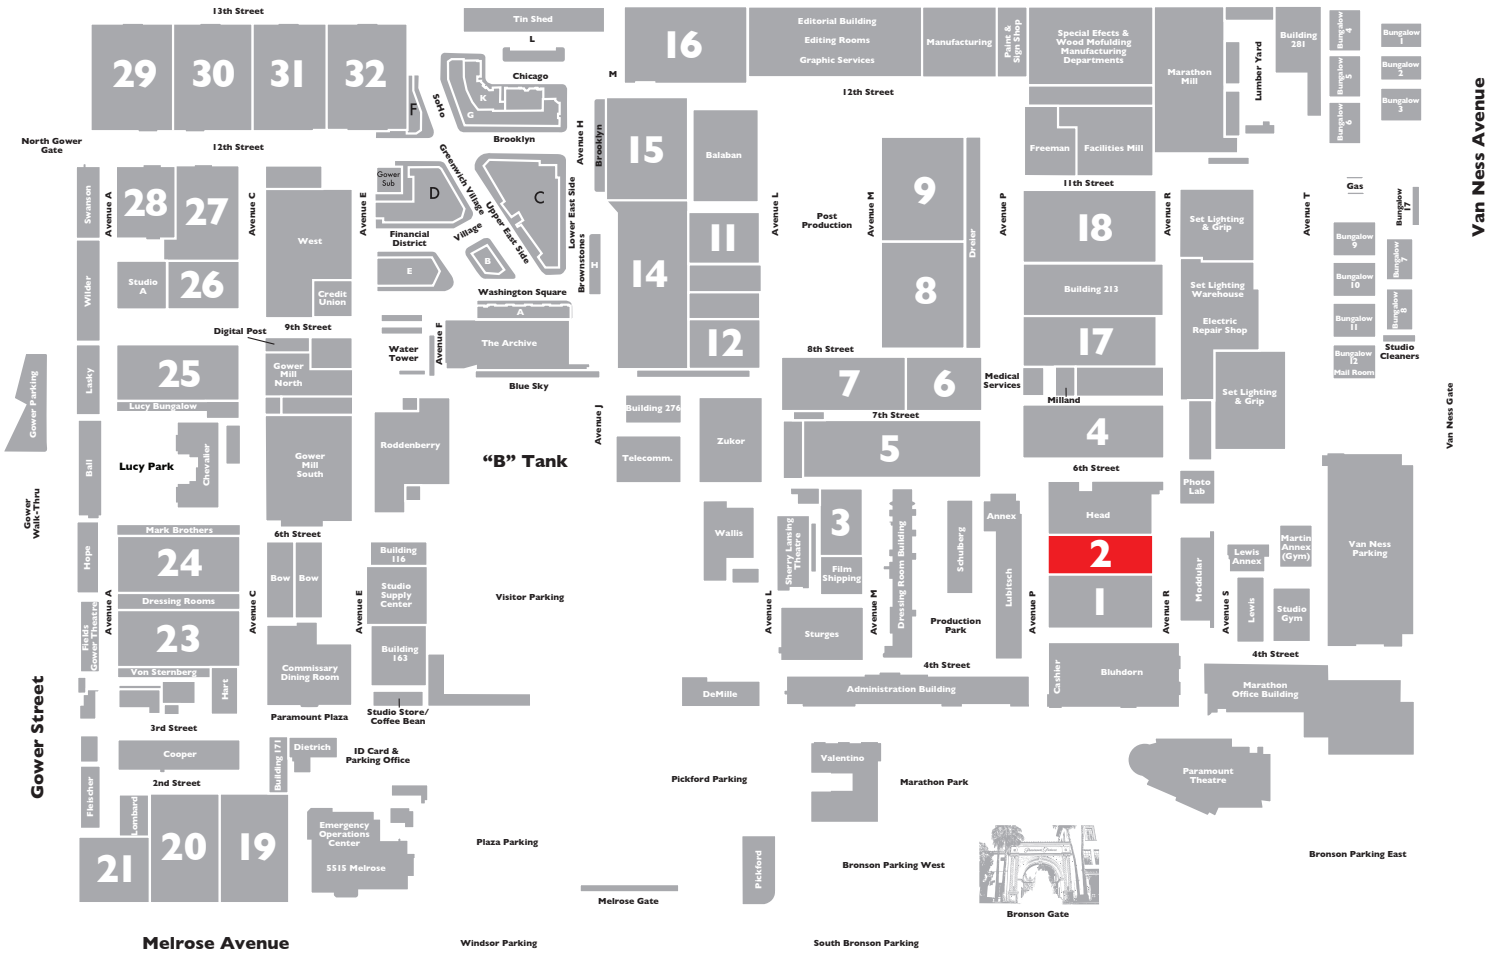

STAGE 2

THE STUDIOS
★★★★at★★★★
Paramount

Floorplan

Dimensions

Width	57'-1"
Length	147'-6"
Height	26'
Square Feet	8,420
Door Height	21'
Max Weight Capacity	10,000bs

Previous Productions Shot on this Stage:

Movies

The Disorderly Orderly (1964)
 The Patsy (1964)
 Seven Days In May (1964)
 Come Blow Your Horn (1963)
 The Man Who Shot Liberty Valance (1962)
 Breakfast at Tiffany's (1961)
 One Eyed Jacks (1959)
 The Joker Is Wild (1957)
 Rock A Bye Baby (1957)
 A Place In the Sun (1950)
 The Heiress (1948)

Television

MacGuyver
 Moesha
 Nip/Tuck

STAGE 2

Stage Location

Specifications

Power*	PLM Receptacle for Temp Power
HVAC	50T
Red Light Controlled	Yes
Heat	Hanging Heat
Utilities (Air at 90PSI)	G/W/A
Wi-Fi Internet Access	