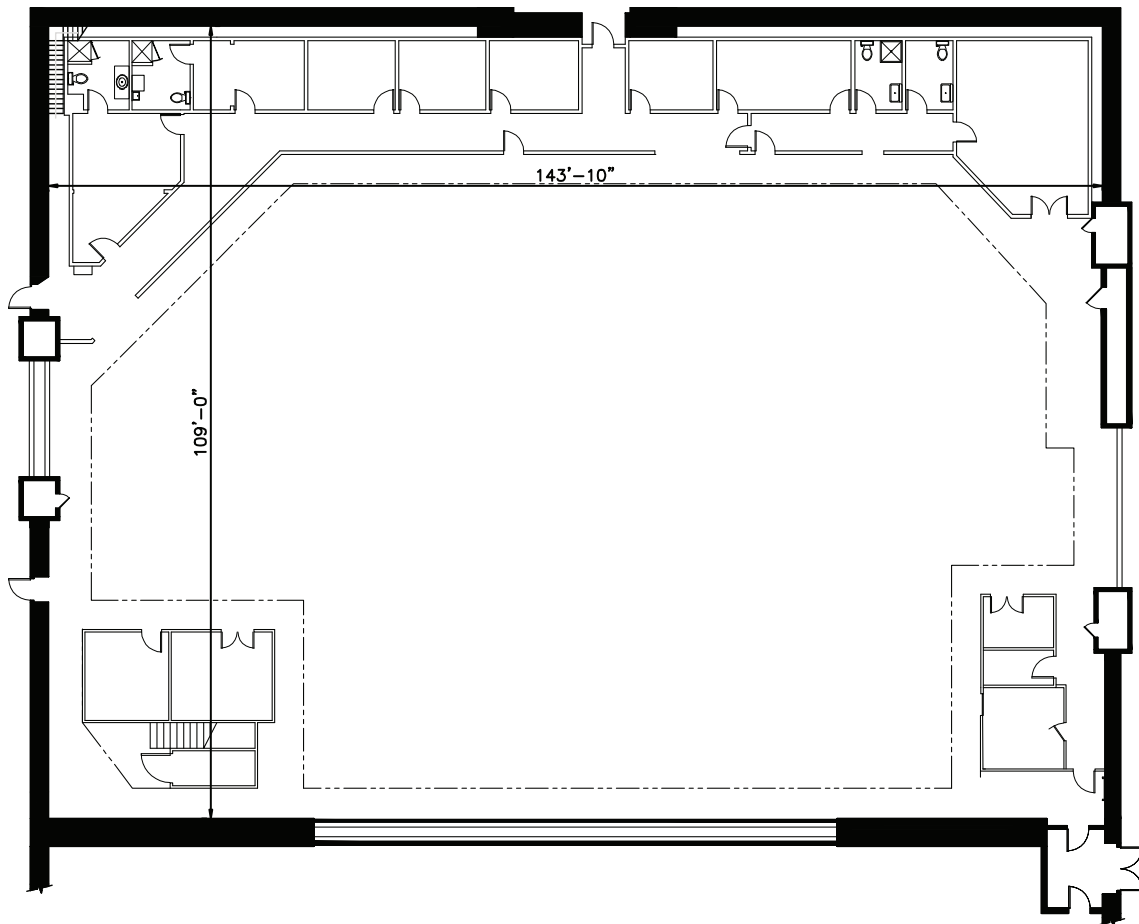

STAGE 32

Floorplan

Dimensions

Width	143'-10"
Length	109'
Height	46'
Square Feet	15,678
Door Height	22'-5"
Max Weight Capacity	7,500lbs

Previous Productions Shot on this Stage:

Movies

Chinatown
Citizen Kane
King Kong (1976)
History of the World, Part I

Television

Star Trek Original Series
Dear John

STAGE 32

Stage Location

Specifications

Power*	6,000A
HVAC	120T
Red Light Controlled	Yes
Heat	No
Utilities (Air at 90PSI)	G/W/A
Wi-Fi Internet Access	

* (IP2W fixed AC power (cam locks) available as 120/208V 3P4W)