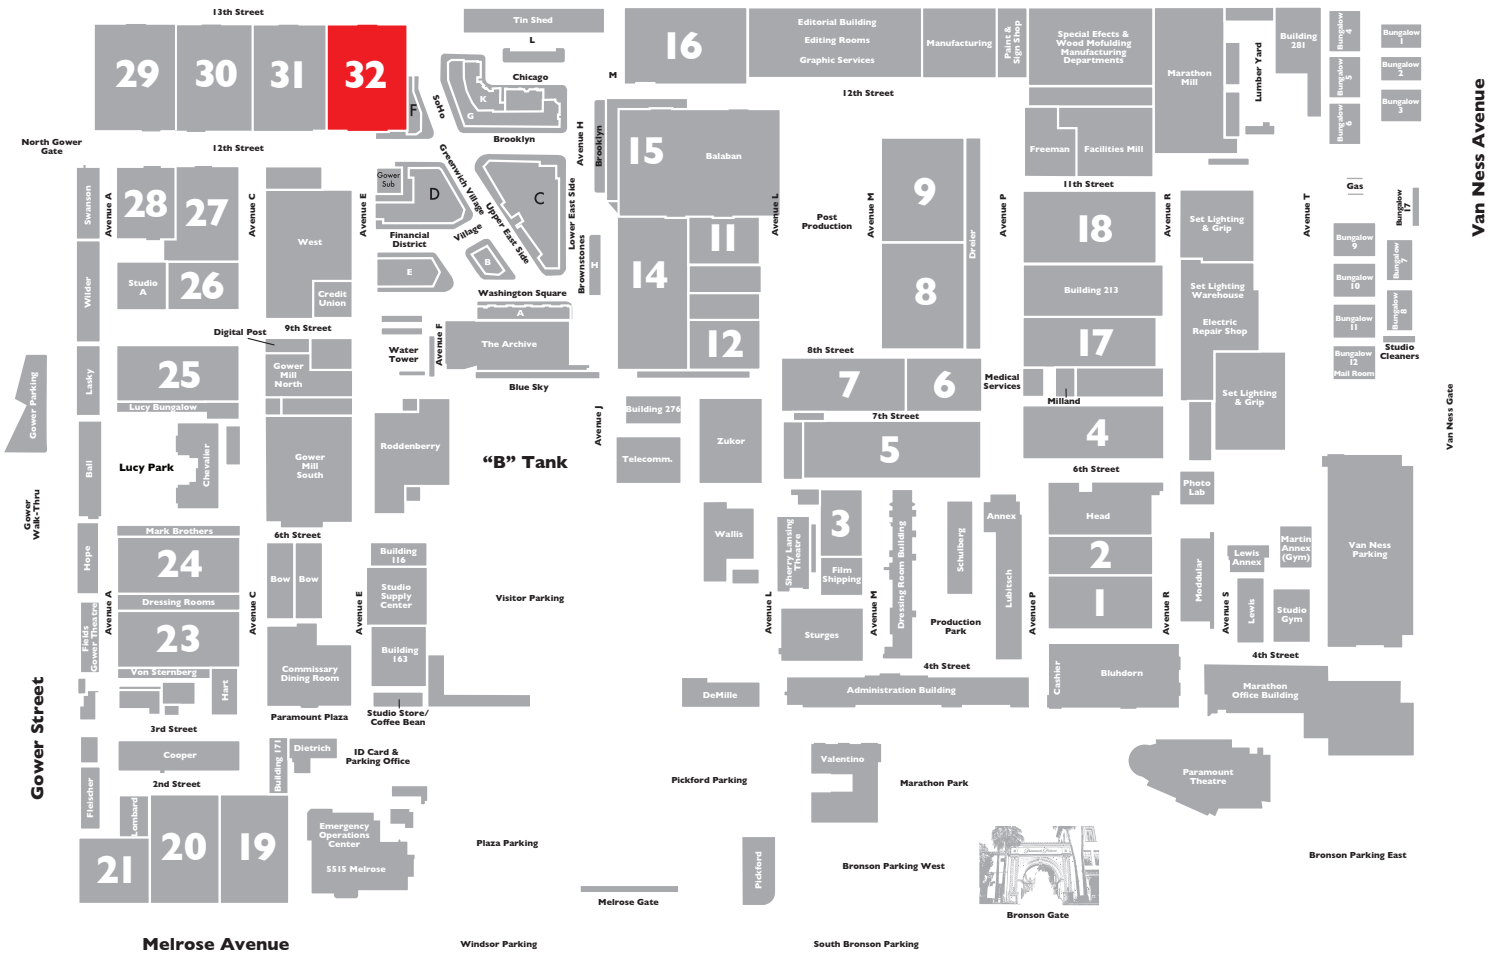

STAGE 32

Floorplan

Dimensions

Width	143'-10"
Length	109'
Height	46'
Square Feet	15,678
Door Height	22'-5"
Max Weight Capacity	7,500lbs

Previous Productions Shot on this Stage:

Movies

Chinatown
Citizen Kane
King Kong (1976)
History of the World, Part I

Television

Star Trek Original Series
Dear John

STAGE 32

Stage Location

Specifications

Power*	6,000A
HVAC	120T
Red Light Controlled	Yes
Heat	No
Utilities (Air at 90PSI)	G/W/A
Wi-Fi Internet Access	

* (IP2W fixed AC power (cam locks) available as 120/208V 3P4W)